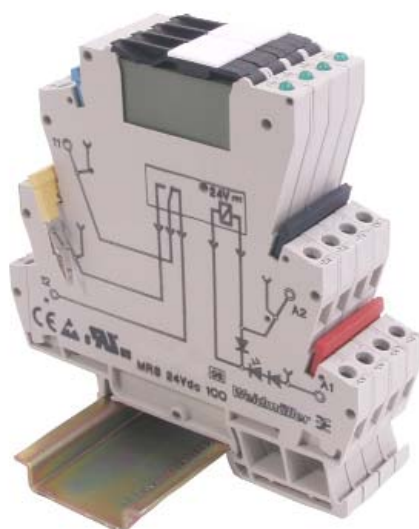

Class 1 Division 2 Certified MRS/MRZ Relays with Secured Levers

NEW

shown with optional ZQV cross connections and marking tags

Two series of Class 1 Division 2 MRS/MRZ relays are available: one with spring clips securing the retaining levers and recently released versions with the levers secured with adhesive.

Securing the lever means the relay is no longer socket mounted but it does allow access to the marking tag holder on the lever (the spring clip versions make use of the tag holder so a marking tag cannot be used). These relays have higher immunity to vibration.

All electrical specifications remain the same as the spring clip versions and the non-Class 1 Division 2 versions. ZQV jumpers can still be used and the modules still require just 6.1mm of DIN rail.

The CSA rating is groups A, B, C and D, temperature code T6.