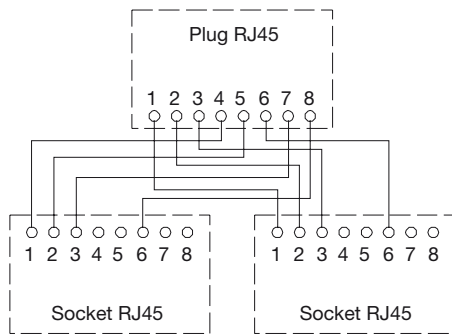

Weidmüller IE-LINE RJ45

Cable splitter module

- Cat.5
- IP 20

Cable splitter module

Application:

If you need an adapter that lets you use one eight-wire installation cable for two four-wire services, then the Weidmüller cable splitter module is the right choice for you.

Ordering data

Description of article	Type	Order No.
Cable splitter module	IE-CSM 1 Set	8808400000
	Supplied in packs of 2 pcs	

Accessories**Note****Technical data**

Category	Cat.5 (IEC 11801)
Protection class	IP 20
Color	light gray (RAL 7035)
Installation	can be plugged in adjacent to each other in patch panel
Housing material	shockproof ABS, metallized aluminum